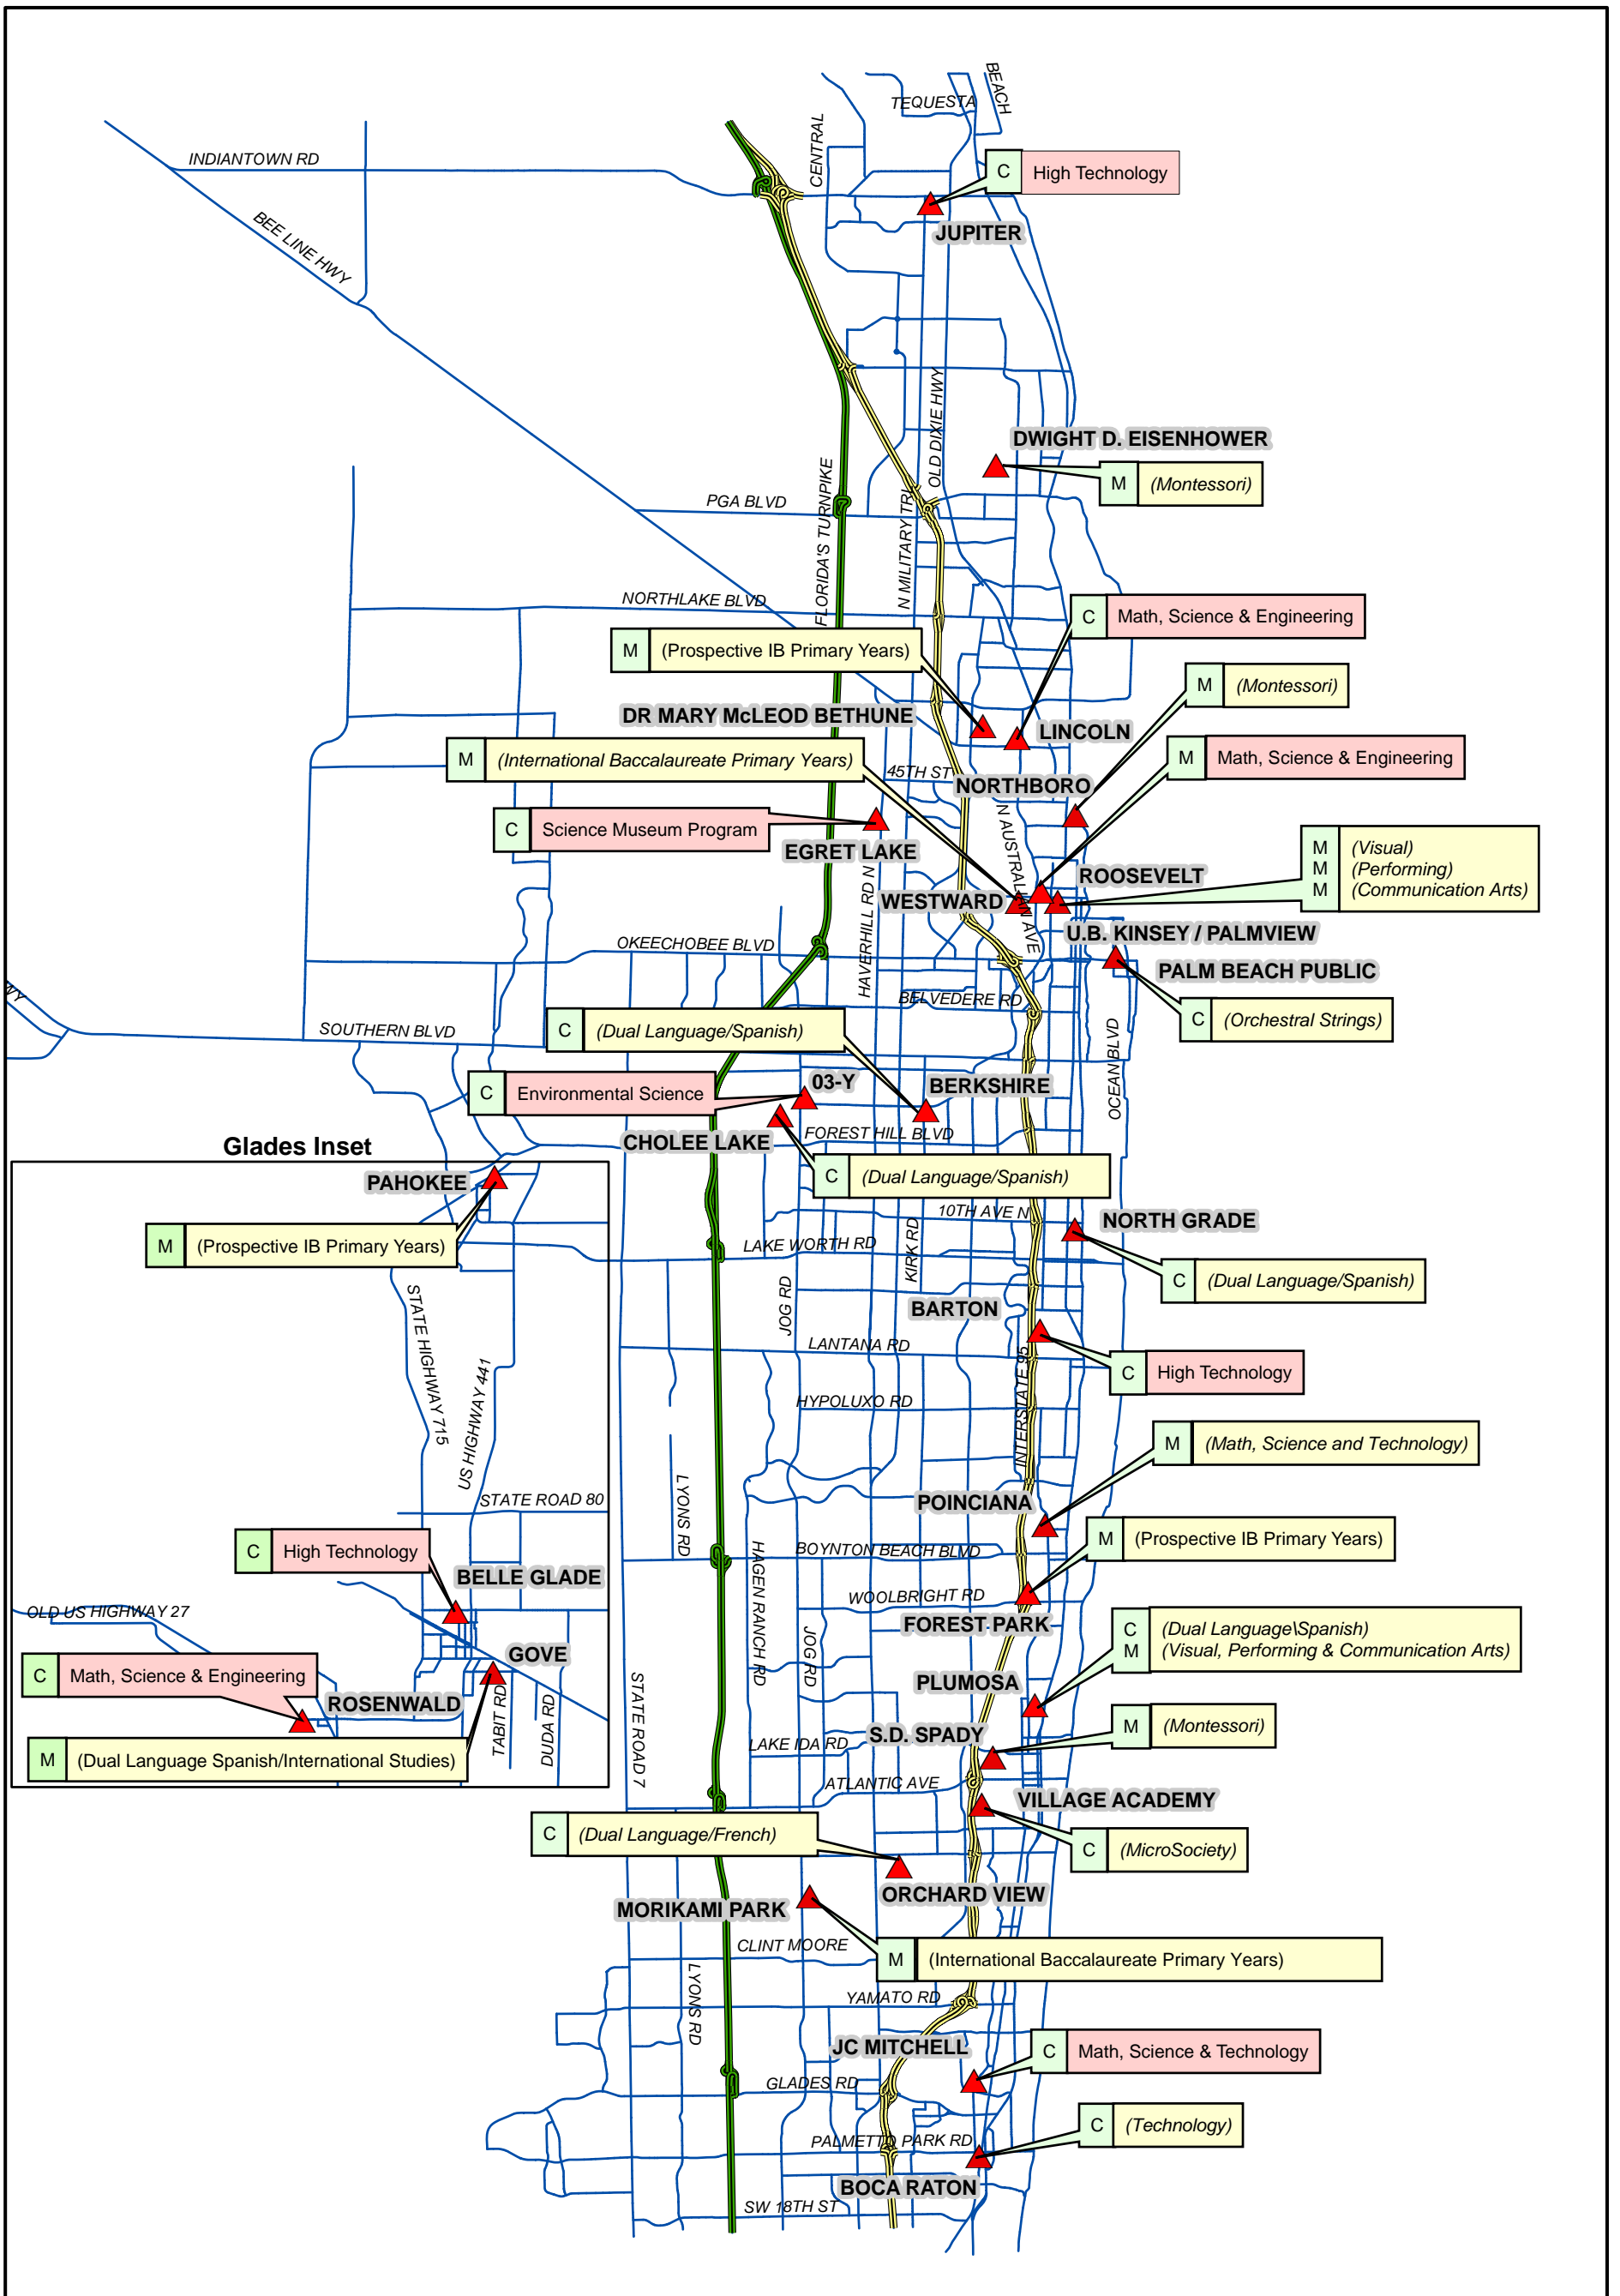

Elementary School Choice Programs (SY2008-2009)

(Technology) = Existing Choice Programs	▲ School	
High Technology = Proposed Choice Programs	Florida's Turnpike	
M = Magnet	Interstate 95	<small>3/07/2008 - DLG/SG Choice_Elem_2008.mxd</small>
C = Choice	Major Roadways	

Palm Beach County School District

3320 Forest Hill Blvd., West Palm Beach, FL 33406