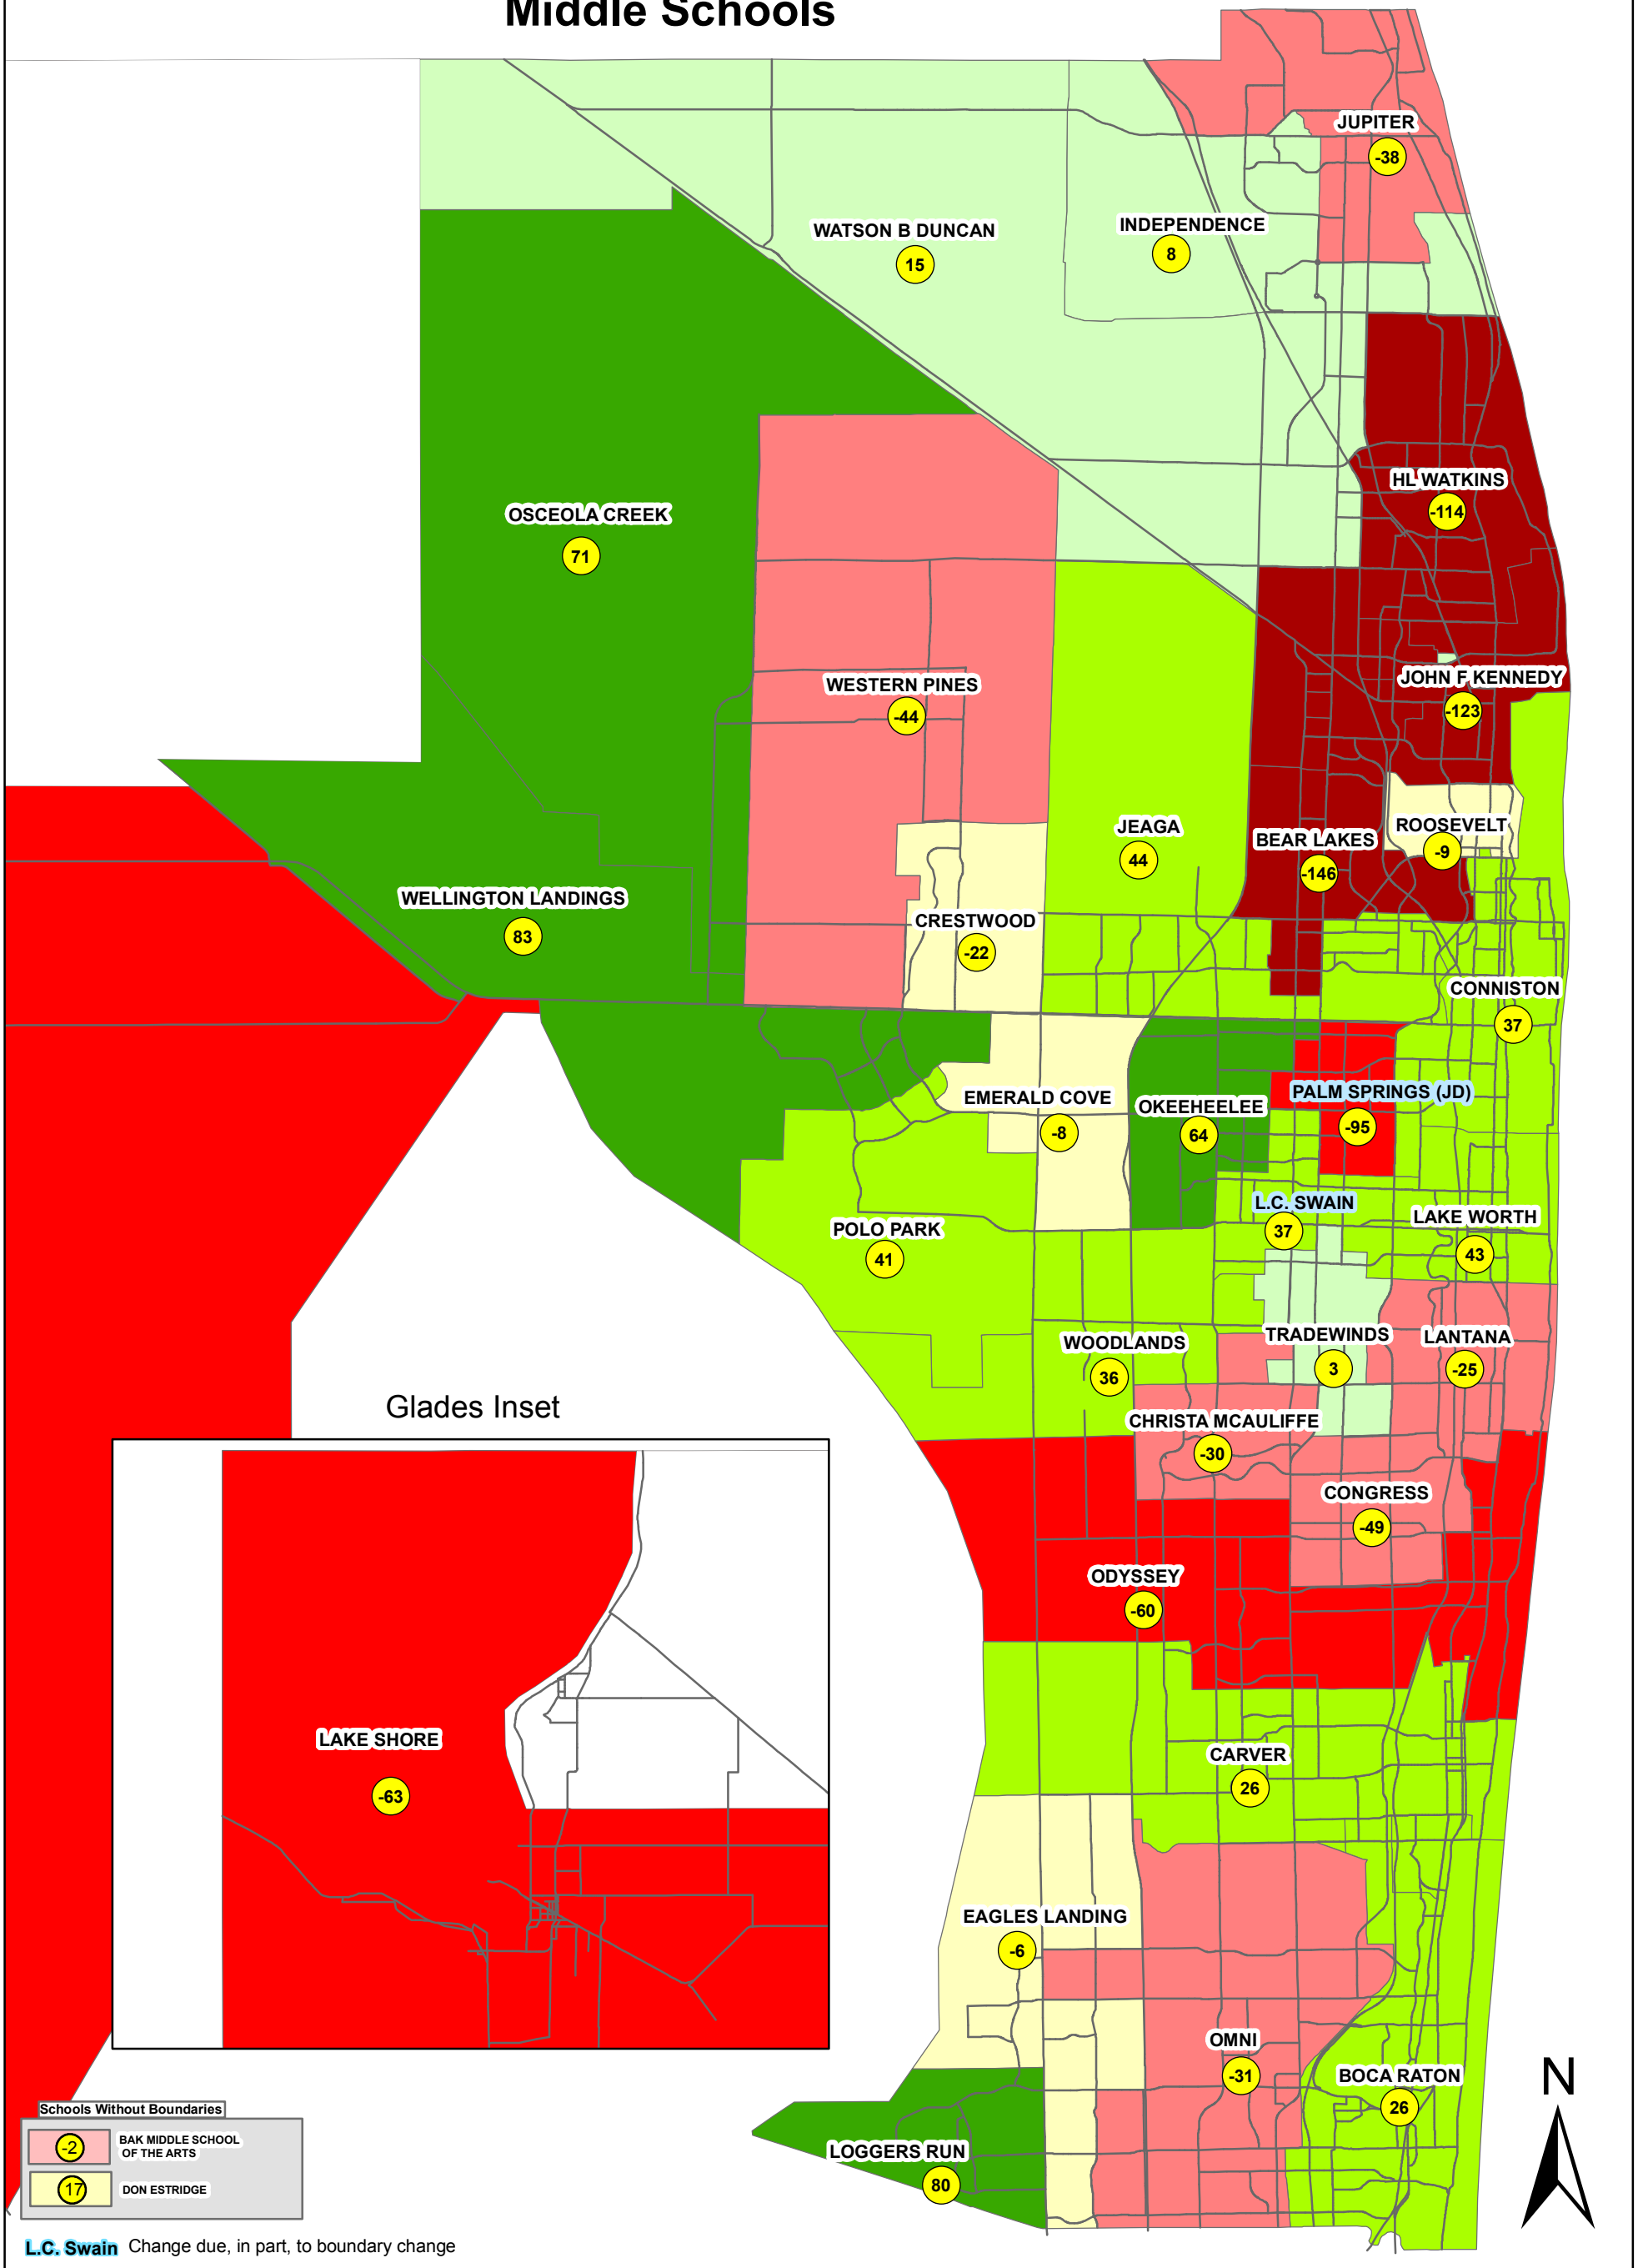

October FTE 2008-09/2009-10 Student Enrollment Change Middle Schools

Decrease or Increase In Student Enrollment

Palm Beach County School District
Planning Department - GIS

3300 Forest Hill Blvd.
West Palm Beach, FL 33406