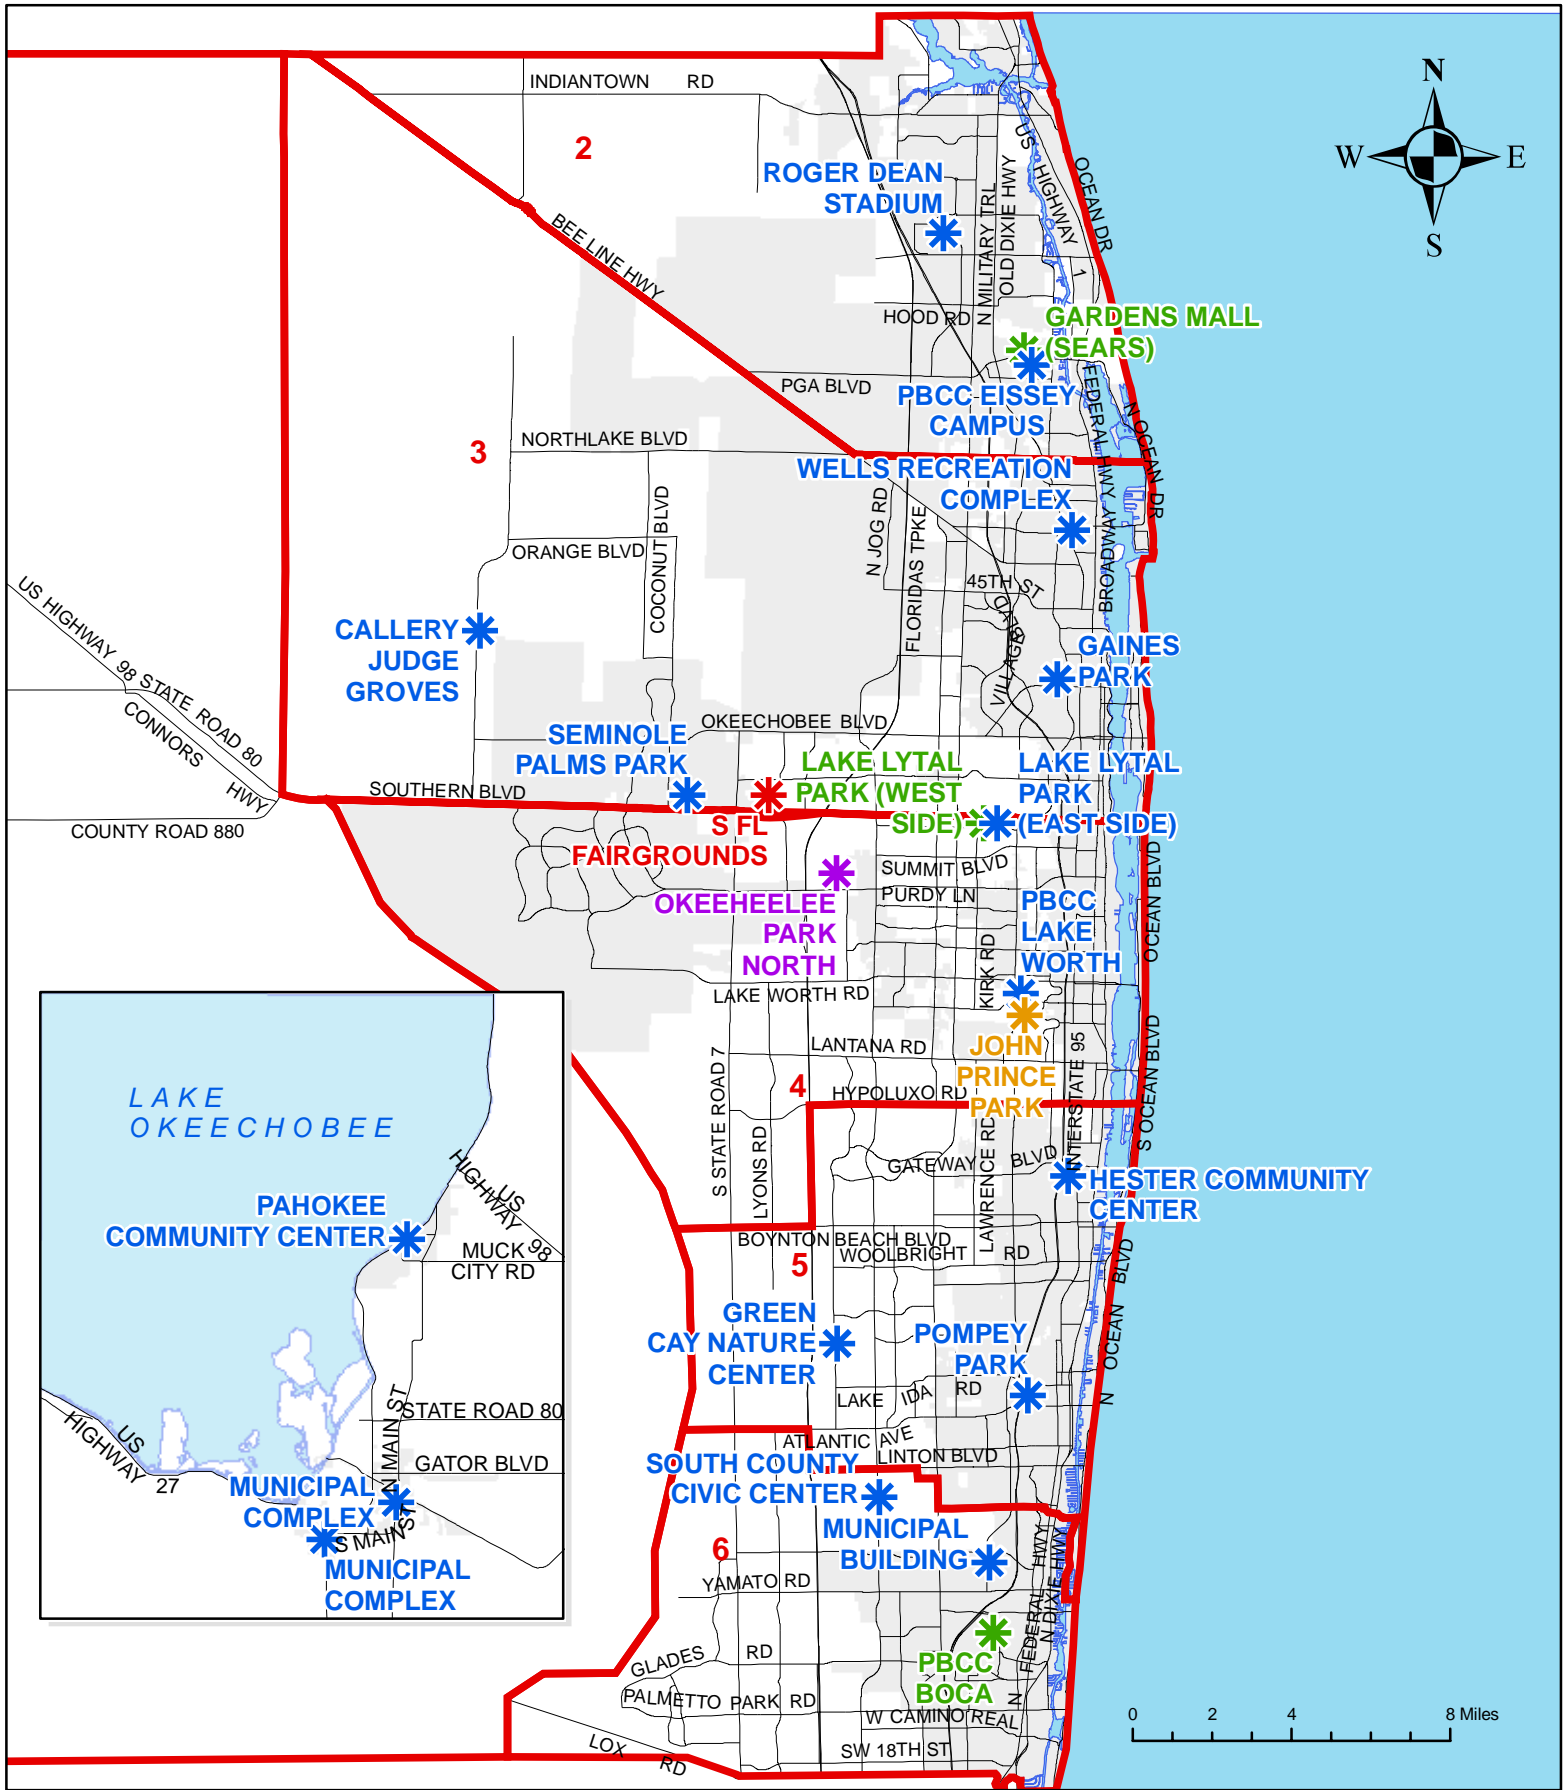

# PALM BEACH COUNTY EMERGENCY OPERATING AREAS AND PROPOSED DISTRIBUTION SITES

## Legend

- ✱ BASE CAMP
- ✱ BULK DISTRIBUTION
- ✱ CSA
- ✱ LSA
- ✱ POD
- EMERGENCY OPERATING AREA