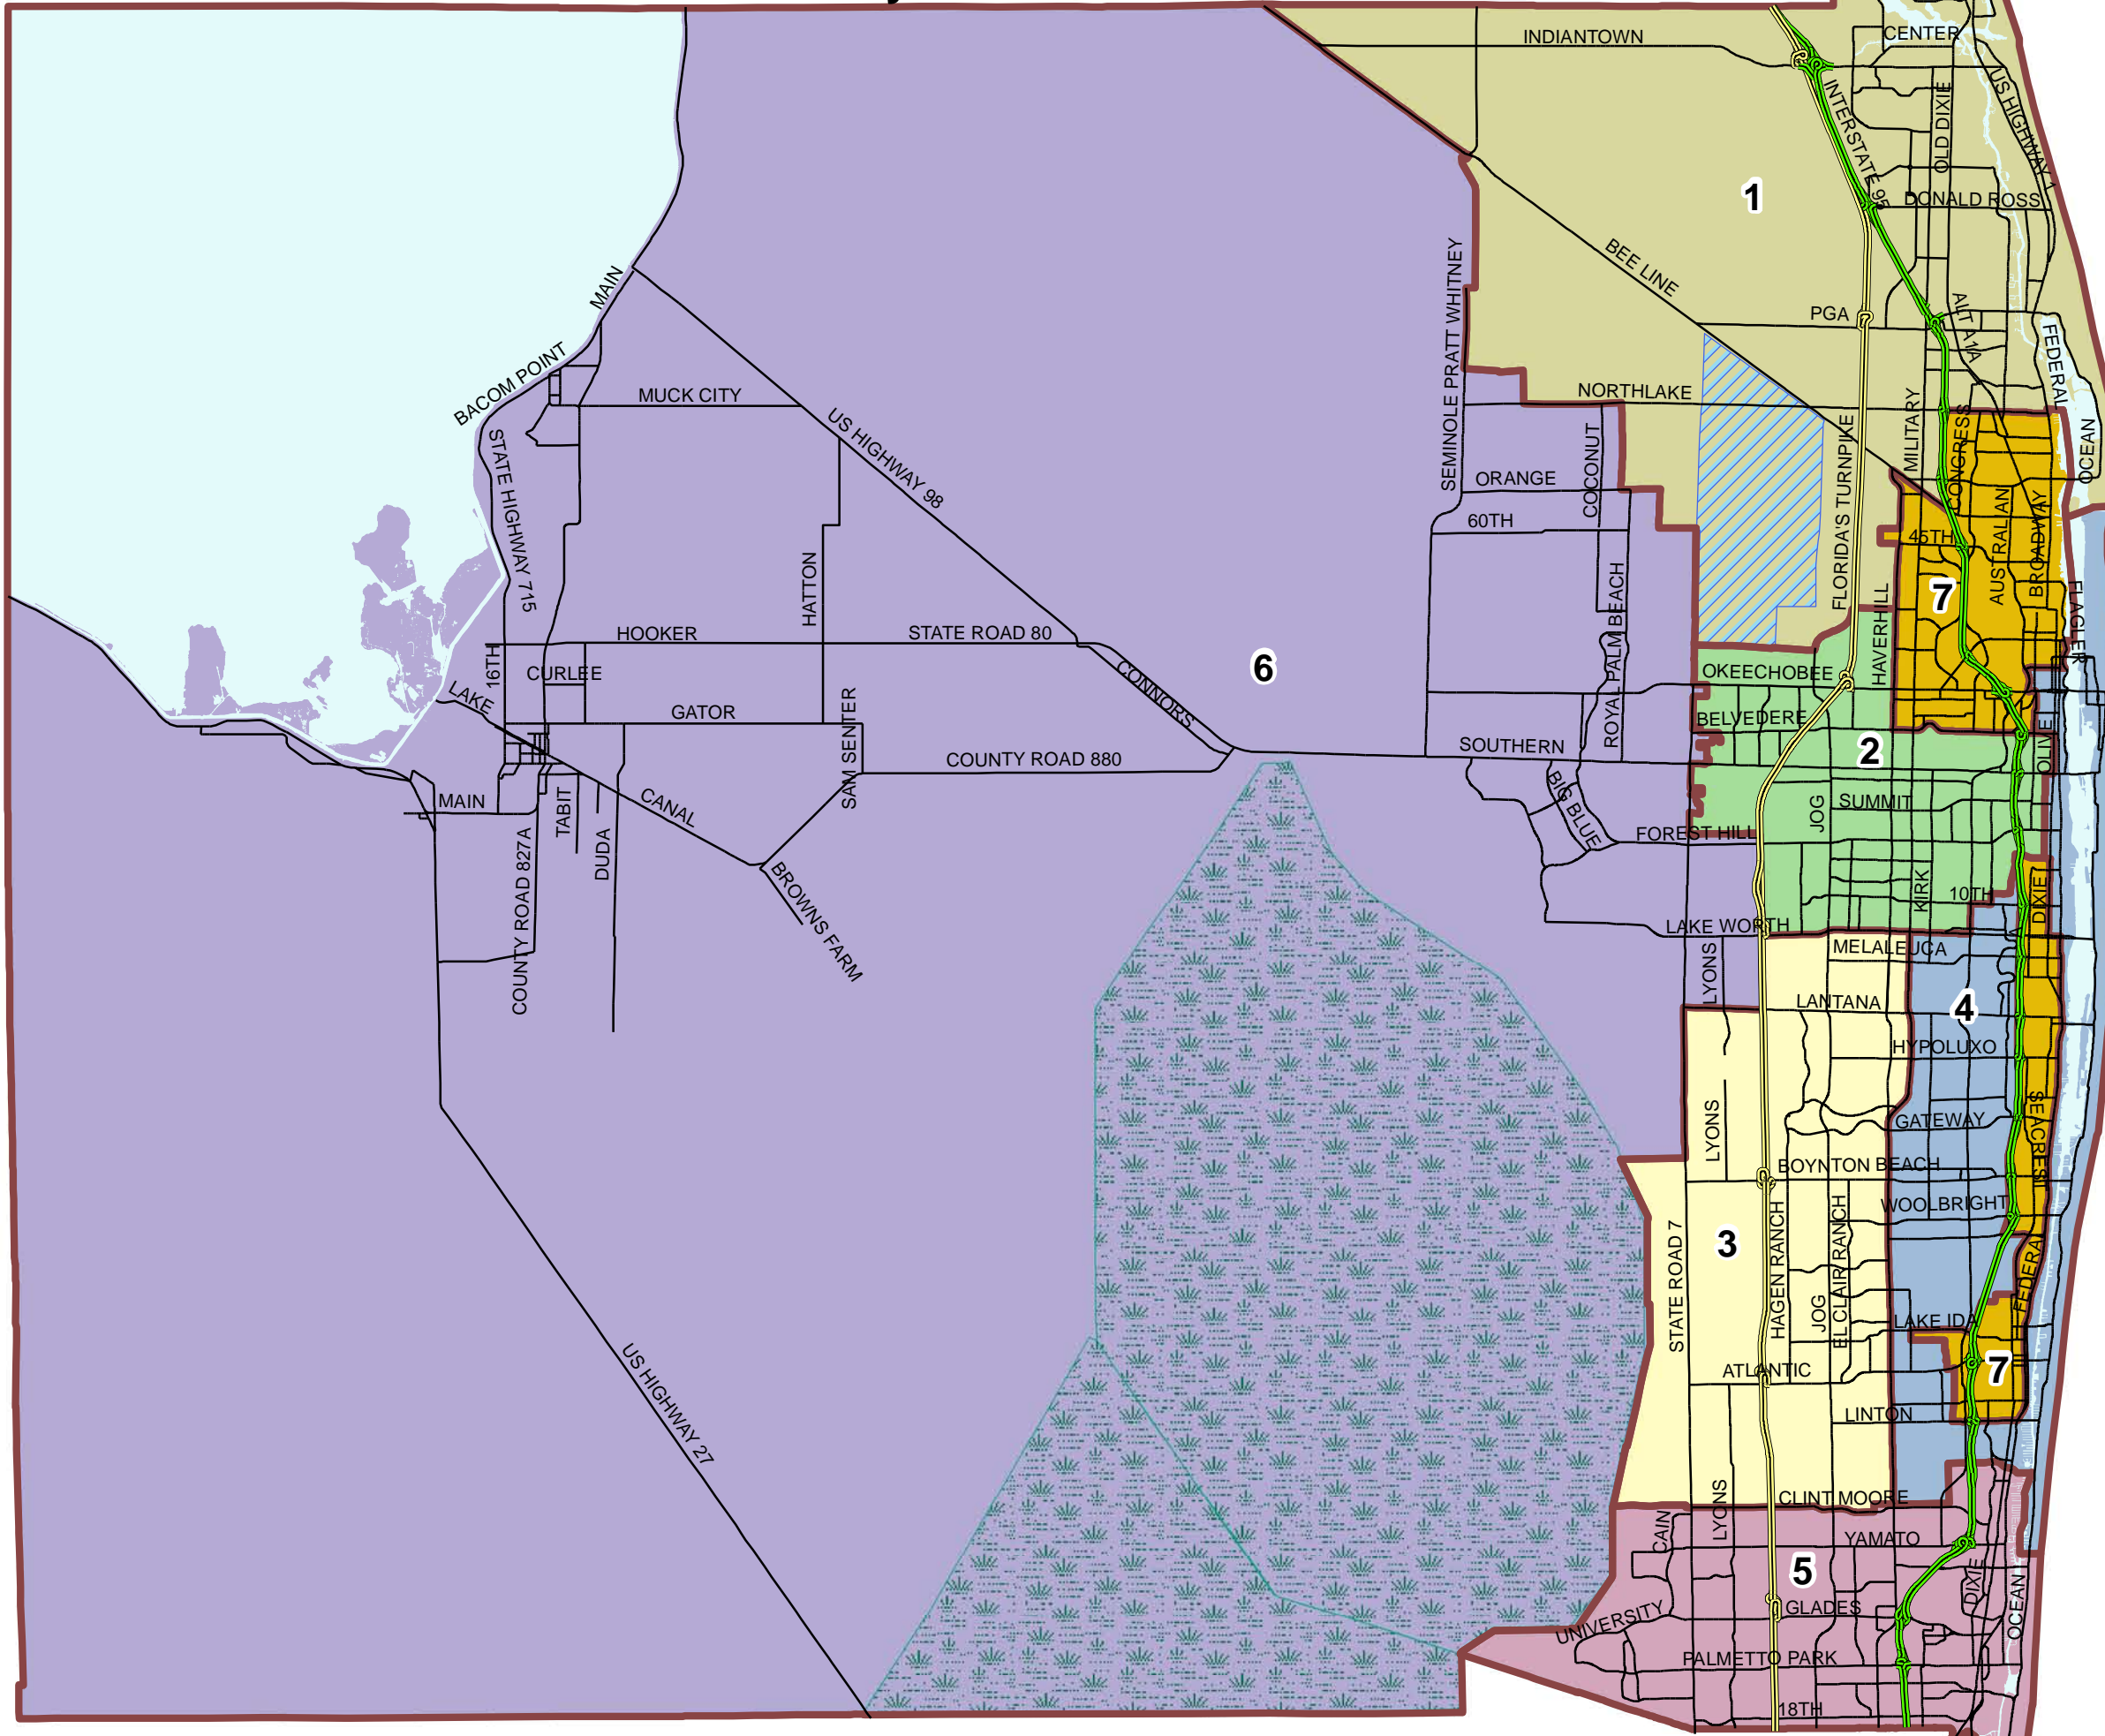

Palm Beach County School Board Member Districts

Legend

School Board Districts

- 1 - Monroe Benaim, M.D.
- 2 - Chuck Shaw
- 3 - Karen M. Brill
- 4 - Jennifer Prior Brown, Esq.
- 5 - Frank A. Barbieri, Jr., Esq., Chairman
- 6 - Marcia Andrews
- 7 - Debra Robinson, M.D., Vice Chairman

- Florida's Turnpike
- Interstate 95
- Major Roadways
- Intracoastal waterway
- Lake Okeechobee
- Water Catchment Area
- Loxahatchee Refuge

12/2/2011 - DLG
PBCSD2010.mxd

Palm Beach County School District
Planning & Real Estate Services
GIS