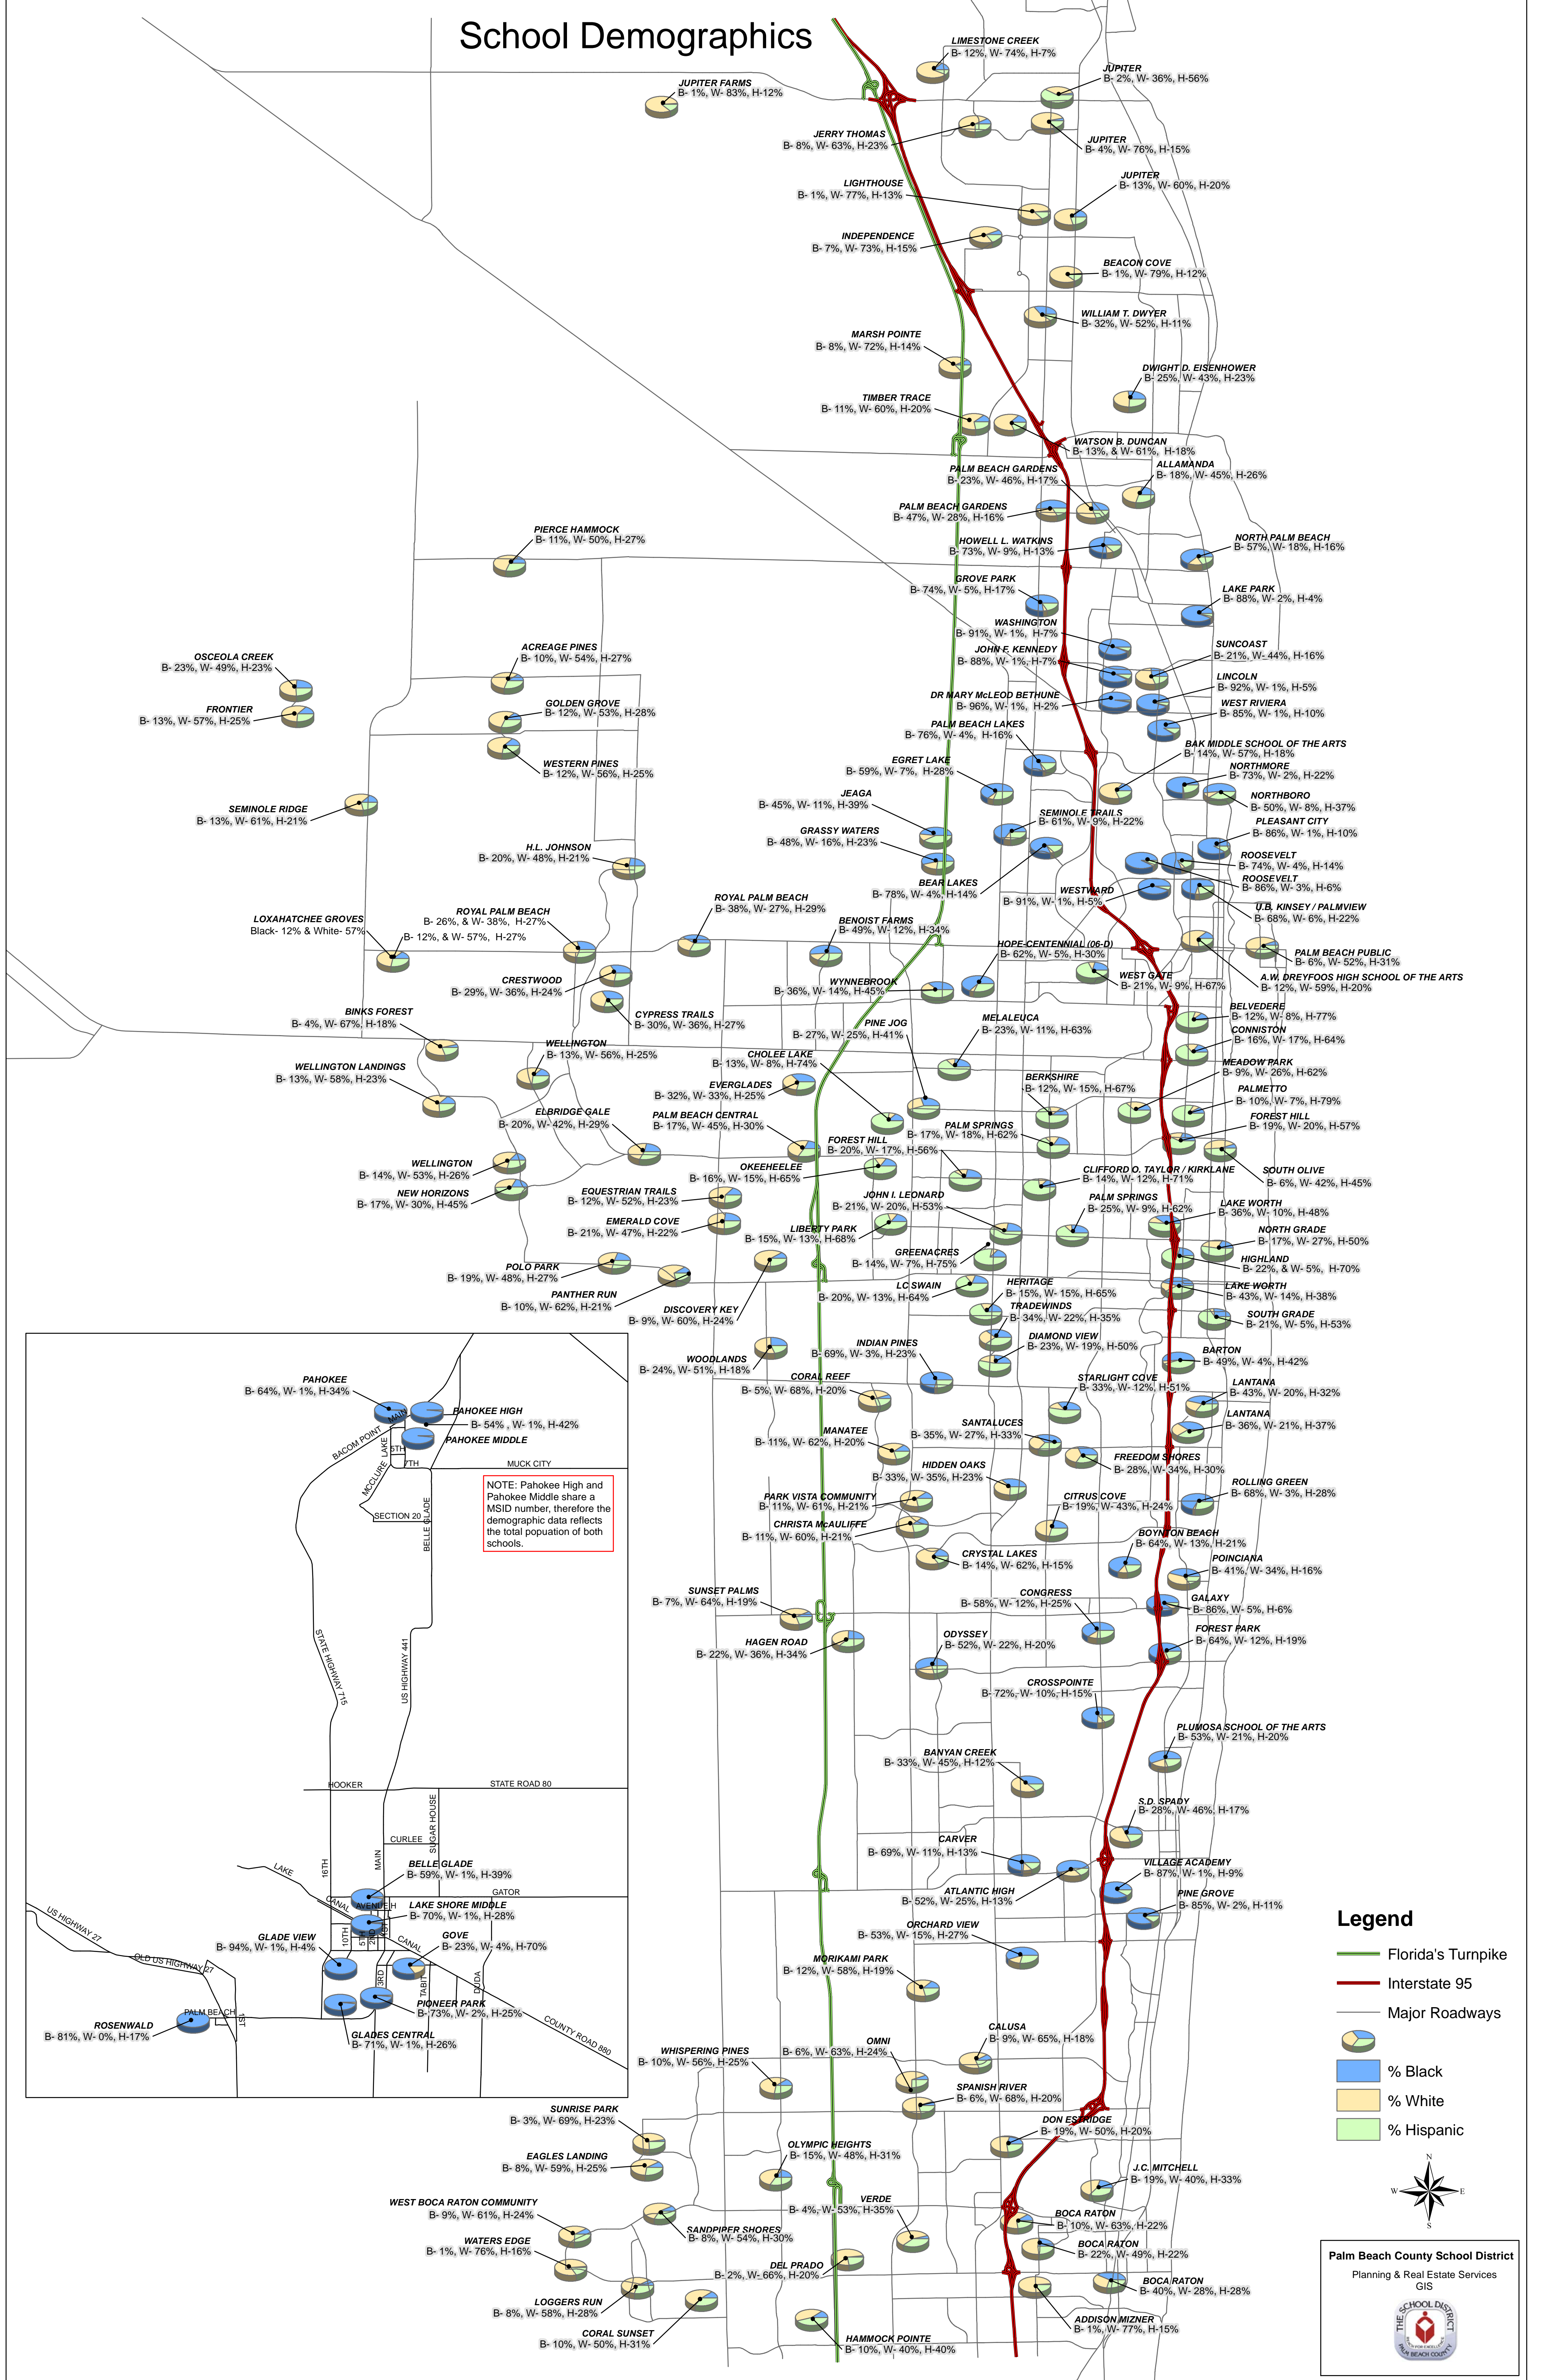

School Demographics

Legend

- Florida's Turnpike
- Interstate 95
- Major Roadways
- % Black
- % White
- % Hispanic

Palm Beach County School District
 Planning & Real Estate Services
 GIS