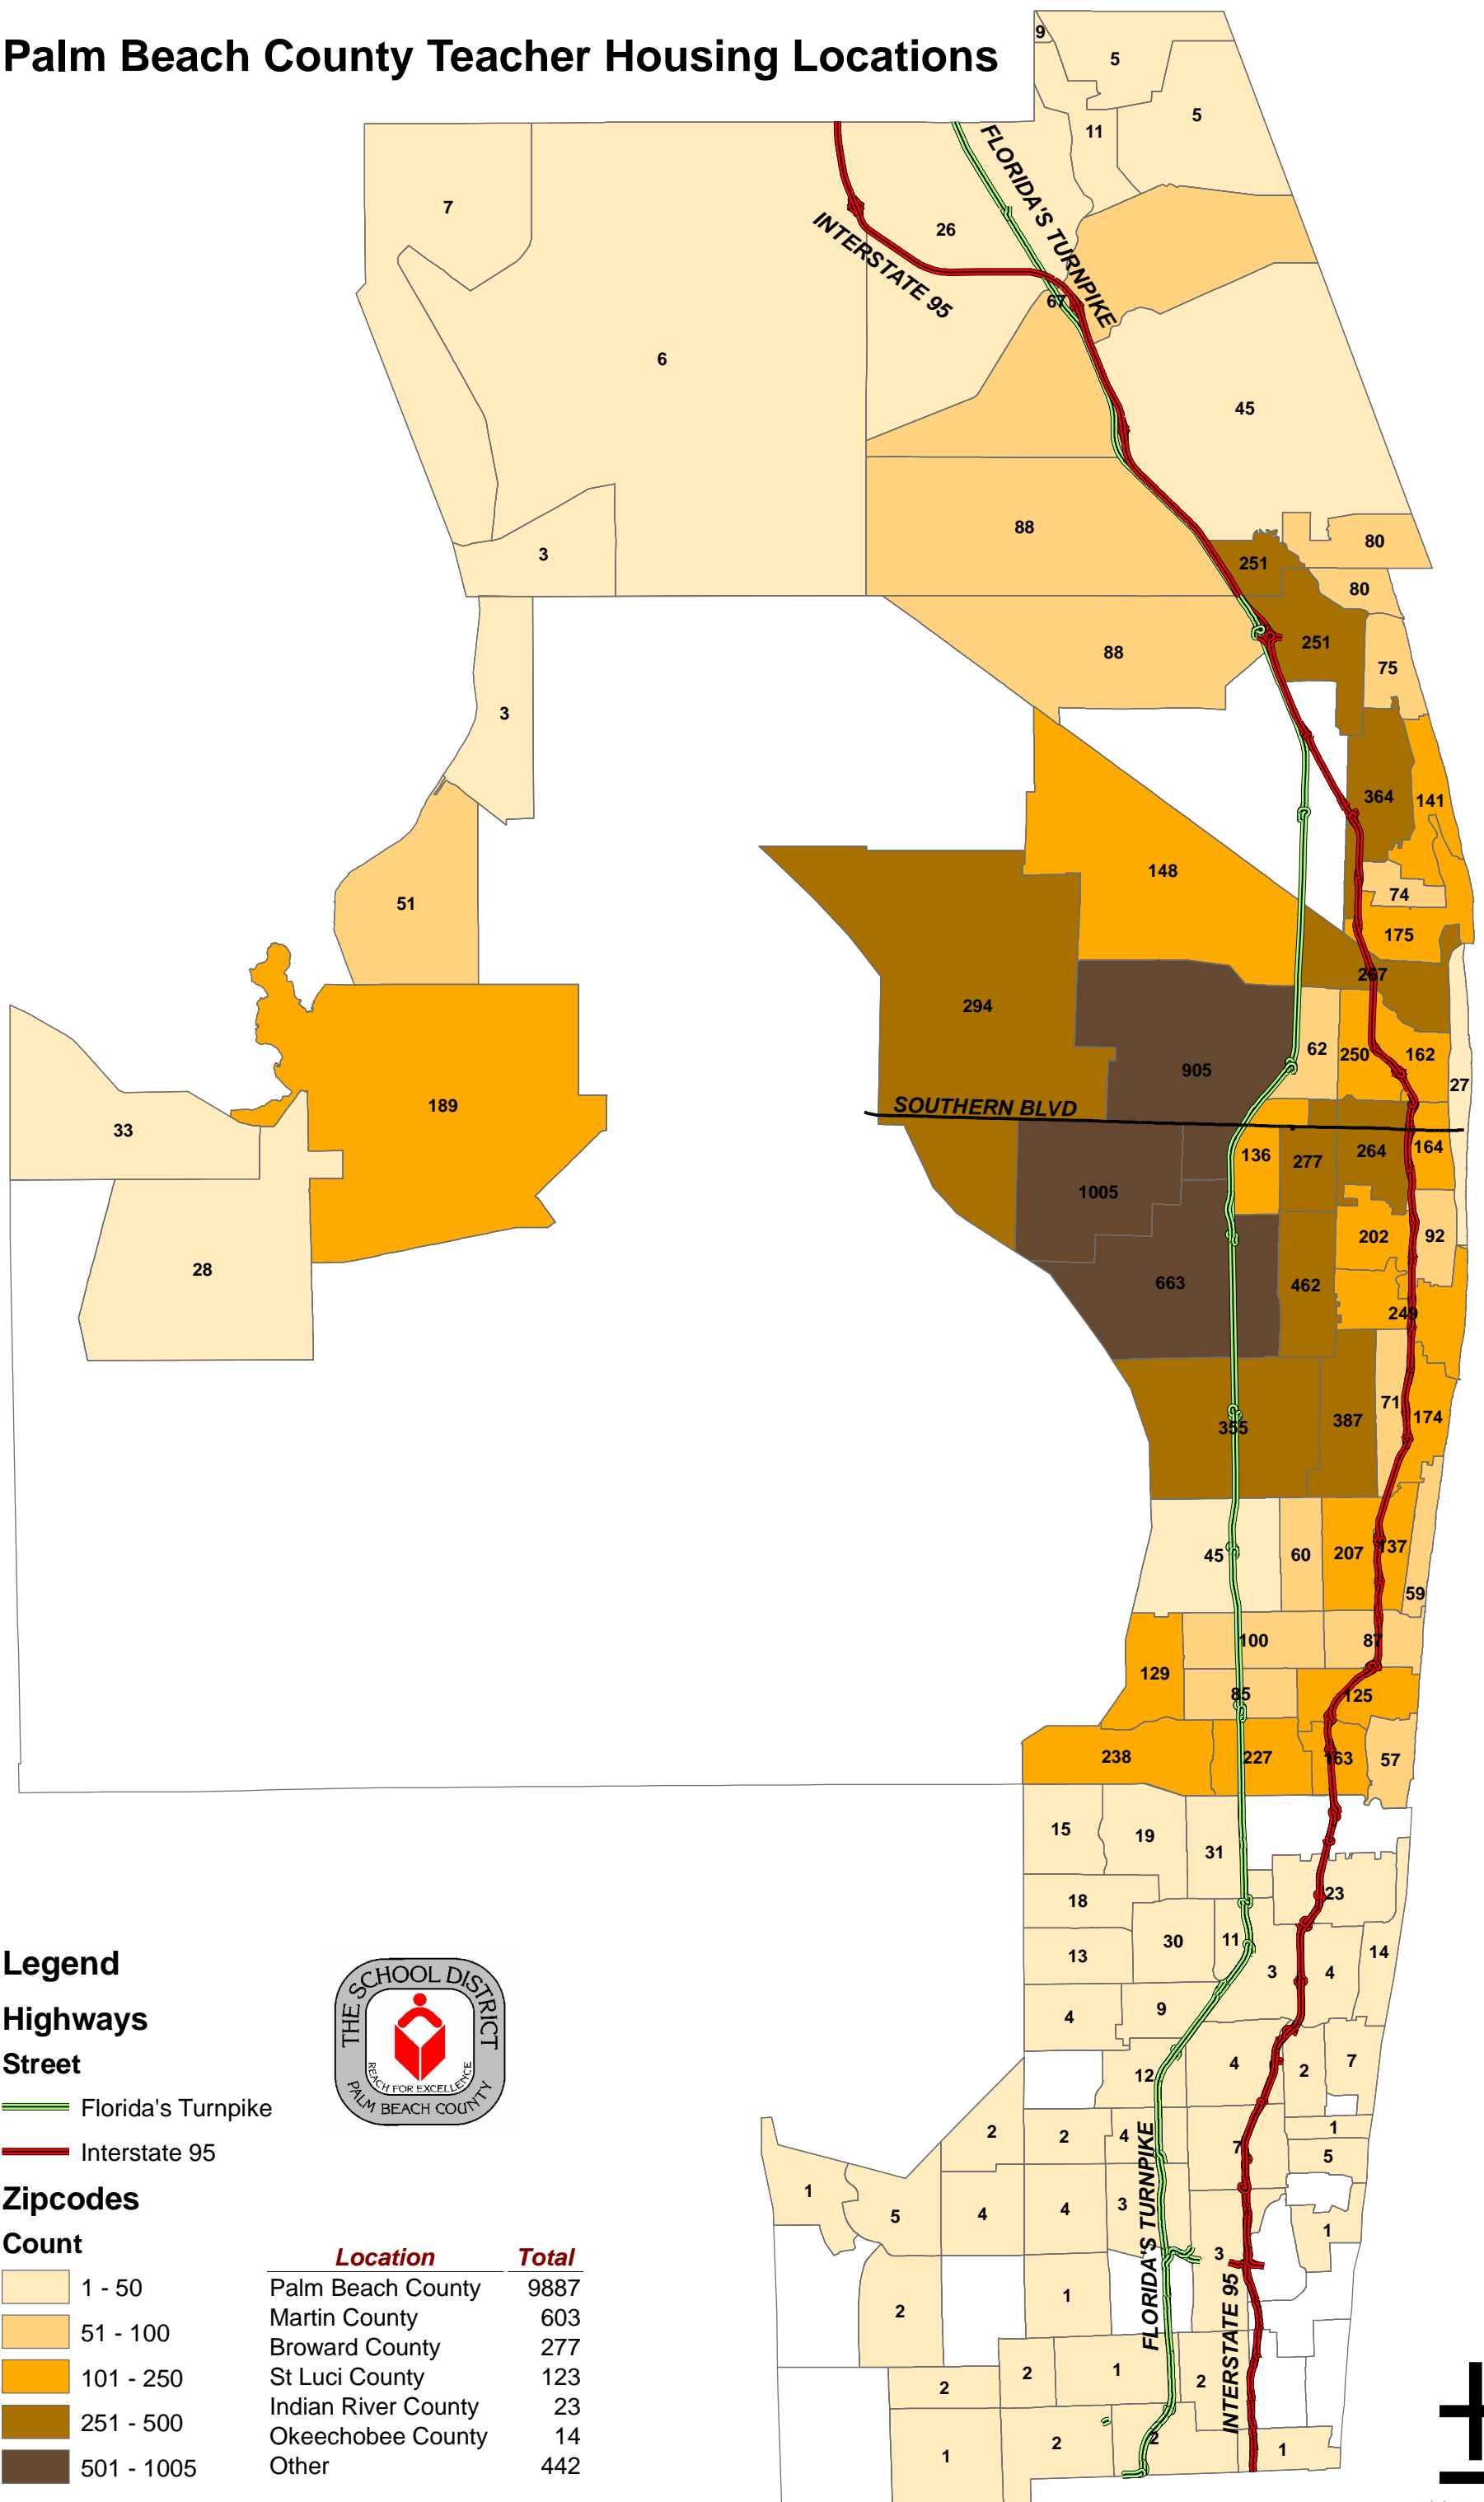

Palm Beach County Teacher Housing Locations

Legend

Highways

Street

- Florida's Turnpike
- Interstate 95

Zipcodes

Count

- 1 - 50
- 51 - 100
- 101 - 250
- 251 - 500
- 501 - 1005

Note: Map does not represent Charter or Private school data